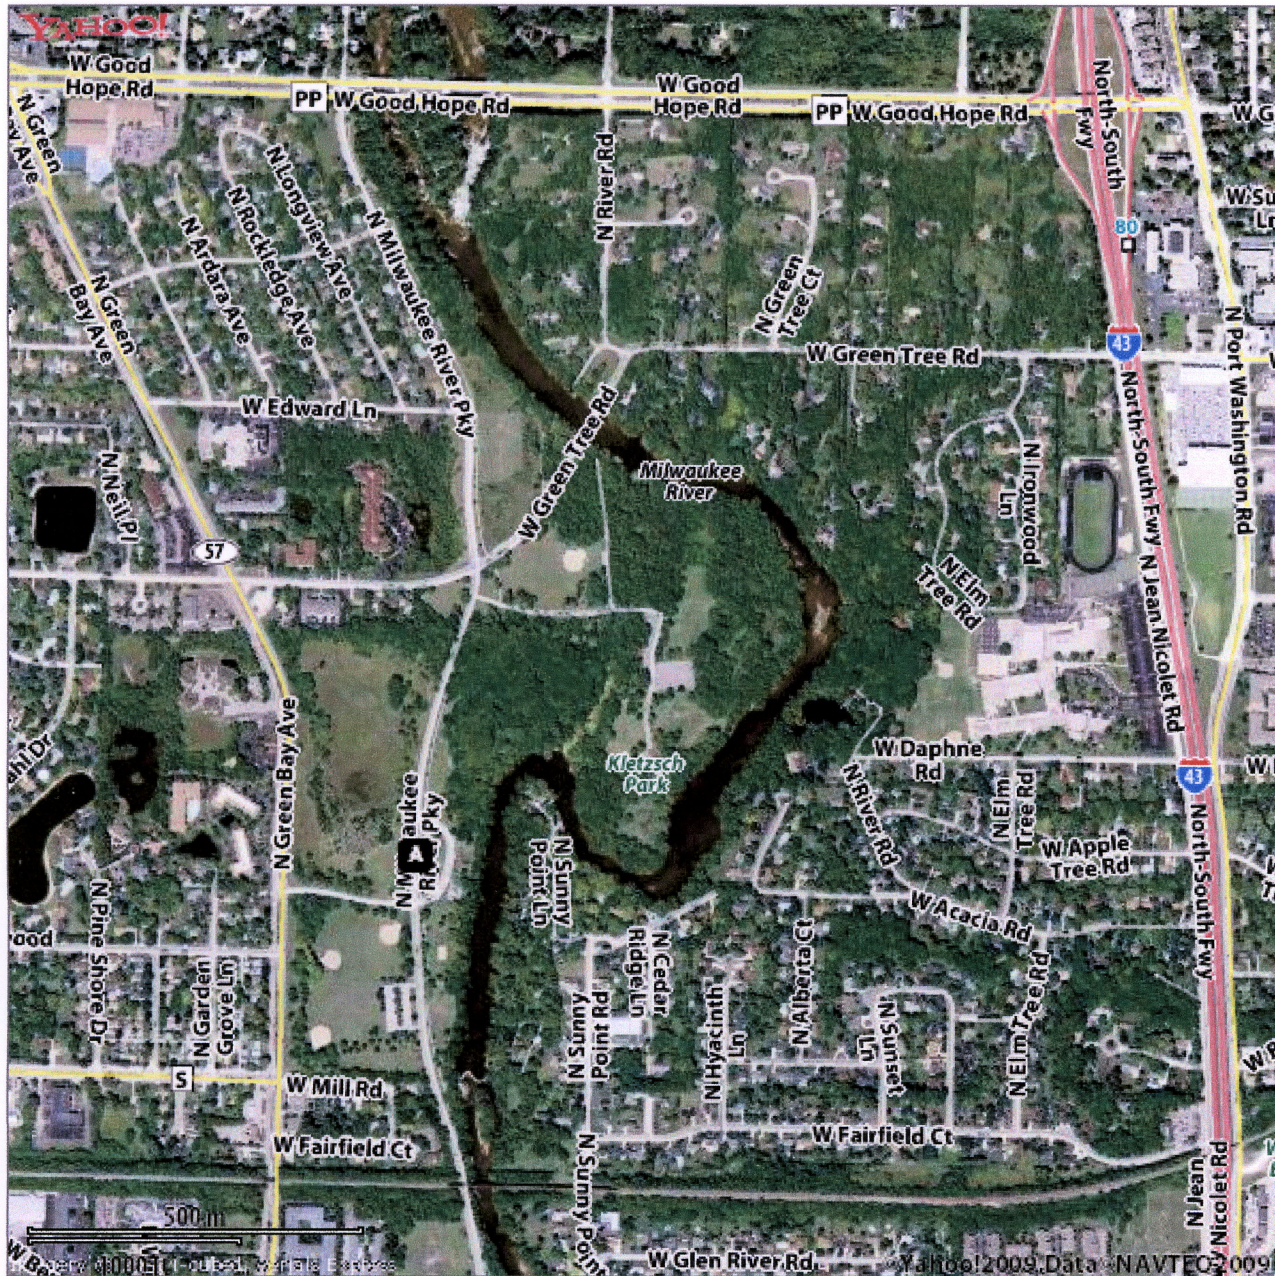

Map of 6560 N Milwaukee River Pky, Milwaukee, WI **YAHOO!** 53209-3428

When using any driving directions or map, it's a good idea to do a reality check and make sure the road still exists, watch out for construction, and follow all traffic safety precautions. This is only to be used as an aid in planning.