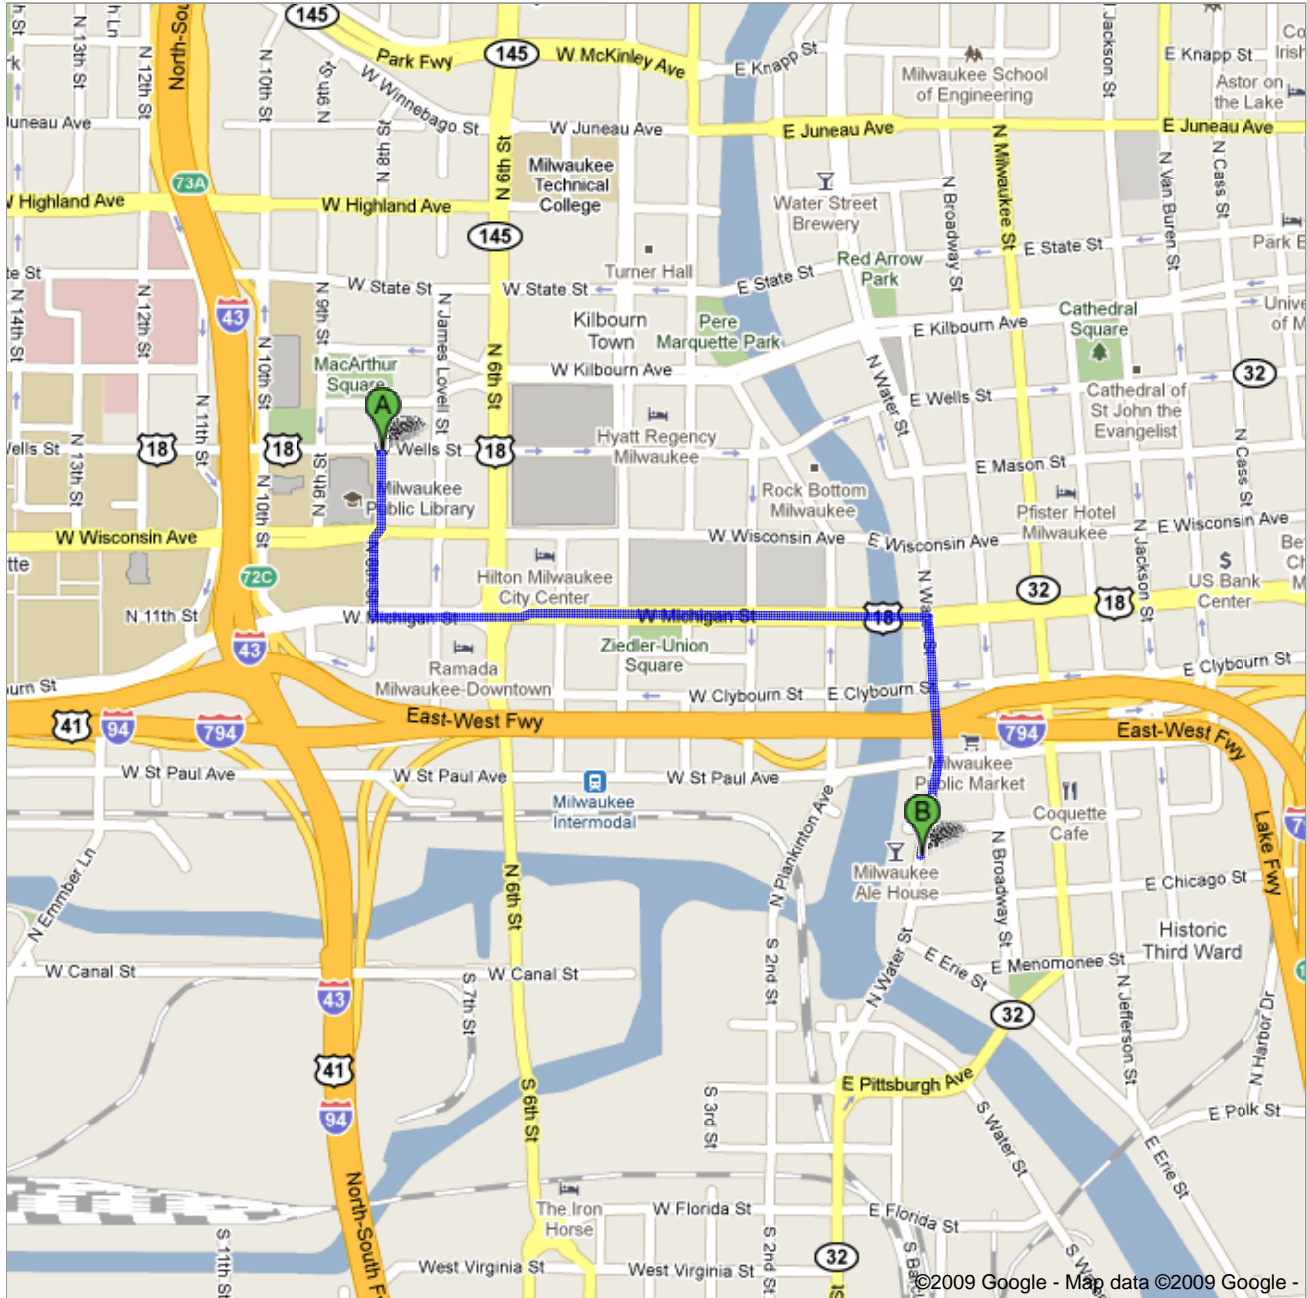

Directions to 233 N Water St, Milwaukee, WI 53202-5729
1.1 mi – about 4 mins

Save trees. Go green!
Download Google Maps on your phone at google.com/gmm

 800 W Wells St, Milwaukee, WI 53233

1. Head **south** on **N 8th St** toward **W Wisconsin Ave**
About 1 min go 0.2 mi
total 0.2 mi
-  2. Turn **left** at **W Michigan St**
About 2 mins go 0.7 mi
total 0.9 mi
-  3. Turn **right** at **N Water St**
Destination will be on the right
About 1 min go 0.3 mi
total 1.1 mi

 233 N Water St, Milwaukee, WI 53202-5729

These directions are for planning purposes only. You may find that construction projects, traffic, weather, or other events may cause conditions to differ from the map results, and you should plan your route accordingly. You must obey all signs or notices regarding your route.

Map data ©2009 , Google